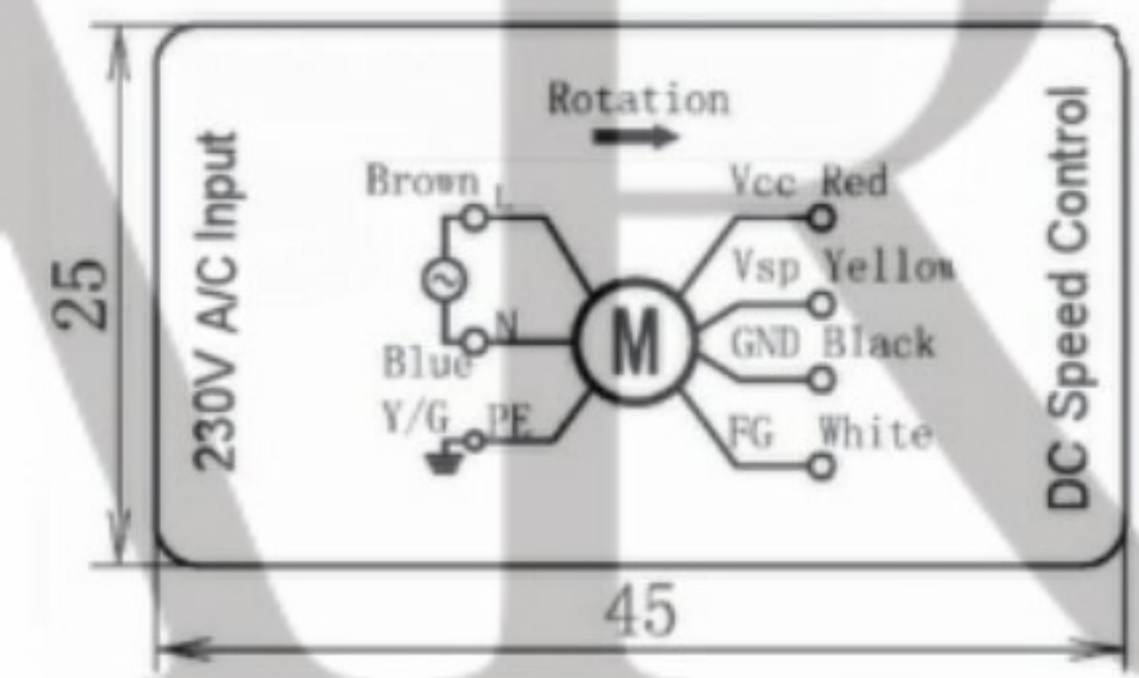

LEAD WIRES ASS'Y ①			LEAD WIRES ASS'Y ②		
	COLOR	SPEC		COLOR	SPEC
L	BROWN	AC220V/50Hz	Vcc	RED	DC10V
N	BLUE	AC220V/50Hz	Vsp	YELLOW	0-10V/PWM
PE	YELLOW/GREEN	EARTH	GND	BLACK	GND
			FG	WHITE	1Pulse/R

SPECIFICATION					
Motor	EC	Speed (RPM)	1310	Bearings	Ball
Voltage (V)	230	Motor Protection	Th. Prot	Weight (Kg)	
Frequency (Hz)	50/60	Insulation Class	B	Air Volume (M³/h)	
Power In/Out (W)	355	Protection Class	IP44	Noise Level (dBA)	
Current (A)	1.6	Temp. Range	-30 +60	Capacitor (MF)	

All measurements shown in mm

POLE STAR PRODUCTS LIMITED	
Product Code	PMA1-450S-EC
Projection Angle	± 3°
	A4
	Scale: 1 of 1

POLE STAR
PRODUCTS LIMITED