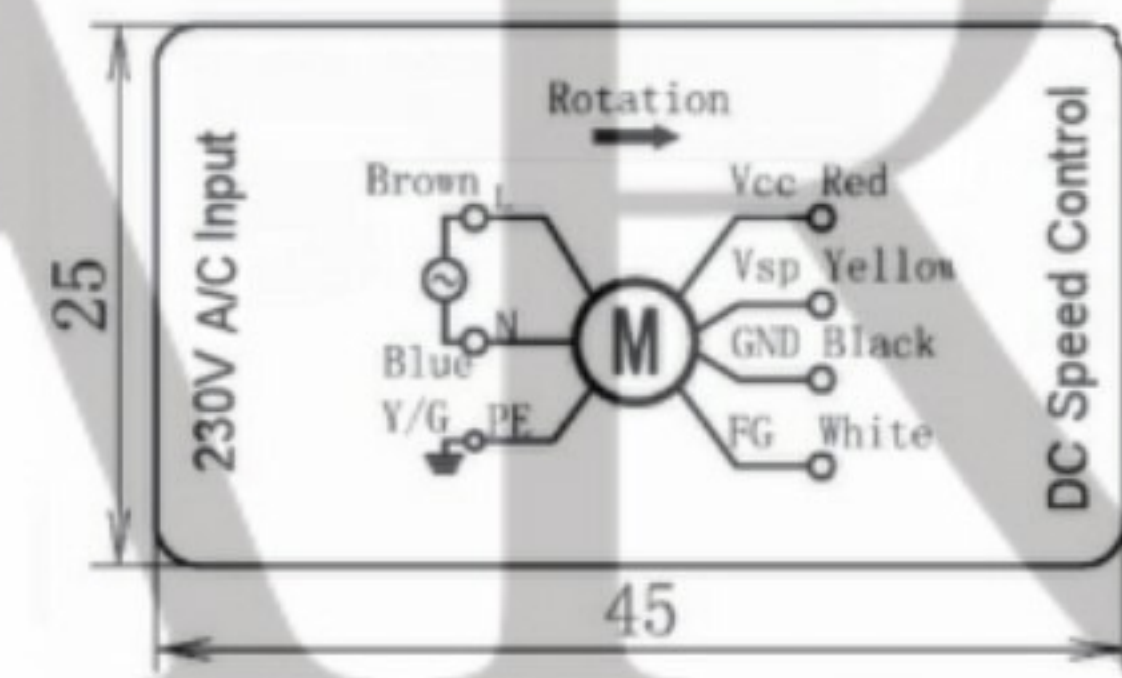

LEAD WIRES ASS'Y ①			LEAD WIRES ASS'Y ②		
	COLOR	SPEC		COLOR	SPEC
L	BROWN	AC220V/50Hz	Vcc	RED	DC10V
N	BLUE	AC220V/50Hz	Vsp	YELLOW	0-10V/PWM
PE	YELLOW/GREEN	EARTH	GND	BLACK	GND
			FG	WHITE	1Pulse/R

SPECIFICATION					
Motor	PSC	Speed (RPM)	1310	Bearings	Ball
Voltage (V)	230	Motor Protection	Th. Prot	Weight (Kg)	
Frequency (Hz)	50/60	Insulation Class	B	Air Volume (M³/h)	
Power In/Out (W)	355	Protection Class	IP44	Noise Level (dBA)	
Current (A)	1.6	Temp. Range	-30 +60	Capacitor (MF)	

All measurements shown in mm

POLE STAR PRODUCTS LIMITED	
Product Code	PMA1-450B-EC
Projection Angle	± 3°
	A4
	Scale:
	Sheet: 1 of

POLE STAR
PRODUCTS LIMITED