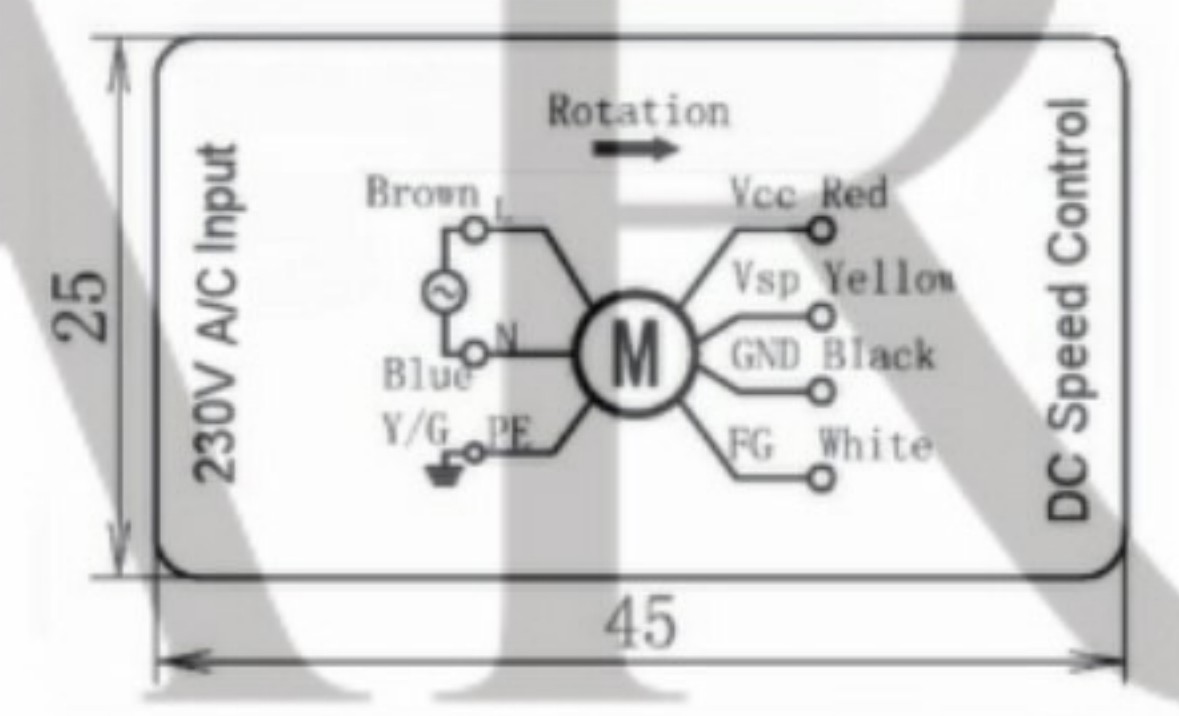

LEAD WIRES ASS'Y ①			LEAD WIRES ASS'Y ②		
	COLOR	SPEC		COLOR	SPEC
L	BROWN	AC220V/50Hz	Vcc	RED	DC10V
N	BLUE	AC220V/50Hz	Vsp	YELLOW	0-10V/PWM
PE	YELLOW/GREEN	EARTH	GND	BLACK	GND
			FG	WHITE	1Pulse/R

SPECIFICATION					
Motor	EC	Speed (RPM)	2160	Bearings	Ball
Voltage (V)	230	Motor Protection	Th. Prot	Weight (Kg)	
Frequency (Hz)	50/60	Insulation Class	B	Air Volume (M³/h)	
Power In/Out (W)	180	Protection Class	IP44	Noise Level (dBA)	
Current (A)	1.4	Temp. Range	-30 +60	Capacitor (MF)	

All measurements shown in mm

POLE STAR PRODUCTS LIMITED	
Product Code	PMA1-300S-EC
Projection Angle	± 3°
	A4
	Scale:
	Sheet: 1 of

POLE STAR
PRODUCTS LIMITED