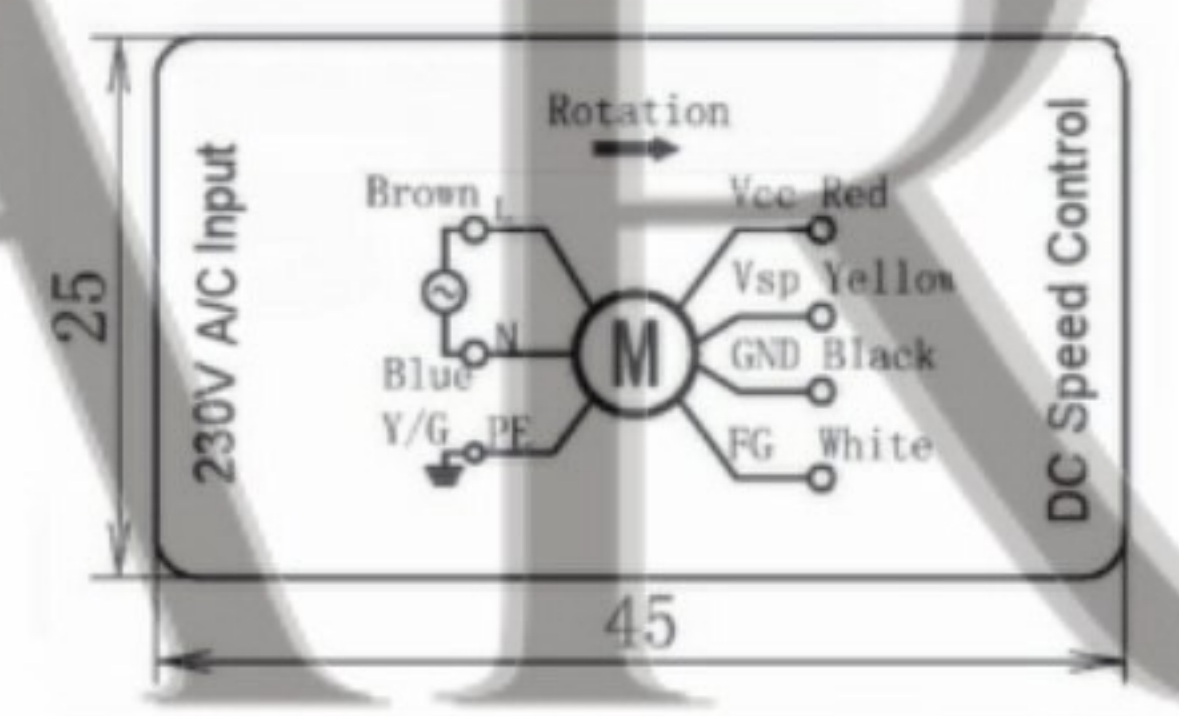

LEAD WIRES ASS'Y ①			LEAD WIRES ASS'Y ②		
	COLOR	SPEC		COLOR	SPEC
L	BROWN	AC220V/50Hz	Vcc	RED	DC10V
N	BLUE	AC220V/50Hz	Vsp	YELLOW	0-10V/PWM
PE	YELLOW/GREEN	EARTH	GND	BLACK	GND
			FG	WHITE	1Pulse/R

SPECIFICATION					
Motor	EC	Speed (RPM)	2160	Bearings	Ball
Voltage (V)	230	Motor Protection	Th. Prot	Weight (Kg)	
Frequency (Hz)	50/60	Insulation Class	B	Air Volume (M³/h)	
Power In/Out (W)	180	Protection Class	IP44	Noise Level (dBA)	
Current (A)	1.4	Temp. Range	-30 +60	Capacitor (MF)	

All measurements shown in mm

POLE STAR PRODUCTS LIMITED	
Product Code	PMA1-300B-EC
Projection Angle	± 3°
	A4
	Scale:
	Sheet: 1 of

POLE STAR
PRODUCTS LIMITED