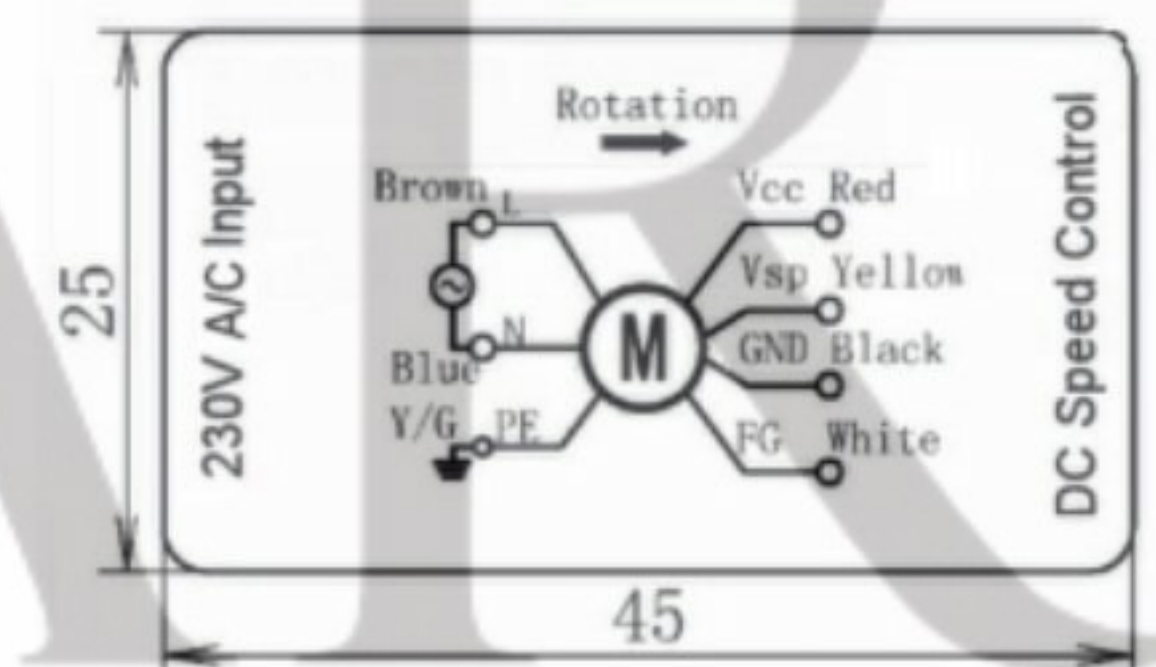

LEAD WIRES ASS'Y ①			LEAD WIRES ASS'Y ②		
	COLOR	SPEC		COLOR	SPEC
L	BROWN	AC220V/50Hz	Vcc	RED	DC10V
N	BLUE	AC220V/50Hz	Vsp	YELLOW	0-10V/PWM
PE	YELLOW/GREEN	EARTH	GND	BLACK	GND
			FG	WHITE	1Pulse/R

SPECIFICATION					
Motor	EC	Speed (RPM)	3100	Bearings	Ball
Voltage (V)	240	Motor Protection	Th. Prot	Weight (Kg)	
Frequency (Hz)	50/60	Insulation Class	B	Air Volume (M ³ /h)	
Power In/Out (W)	167W	Protection Class	IP44	Noise Level (dBA)	
Current (A)	1.25	Temp. Range	-30 +60	Capacitor (MF)	

All measurements shown in mm

POLE STAR PRODUCTS LIMITED	
Product Code	PMA1-250S-EC
Projection Angle	± 3°
	A4
	Scale:
	Sheet: 1 of

POLE STAR
PRODUCTS LIMITED